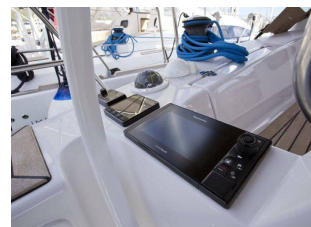

:

Bow thruster: Yes

Description

-**4-cabin** sailing yacht **Elan 45 Impression** was built in 2017 and it is docked in Croatia.

-Elan 45 Impression (code 762) is available for sale, takeover after the season 2024.

-Sailing yacht offers **2 toilets with a shower**.

-Boat equipment features **rolling mainsail, electric winches, bimini and bow thruster**. It also boasts **heating, audio system, outside speakers and inside speakers**. The fully-equipped galley includes a **freezer, oven, cooker, sink and kitchen utensils**.

Battery charger : Yes / Heating : Yes / Hot water : Yes / Bilge pump : Yes / Oven : Yes / Deep freezer : Yes / Fridge : Yes

Outdoor equipment

Swimming ladder : Yes / Cockpit shower : Yes / Bow thruster : Yes / Teak cockpit : Yes / Cockpit table : Yes /