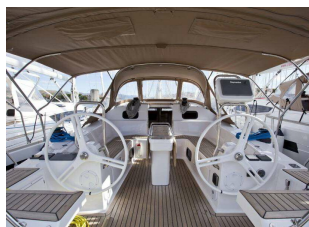

Key features

Draught: 1.85 m

Total length: 13.85 m

:

Beam: 4.26 m

Number of cabins (except saloon): 4

:

Total number of berths: 10

:

Bow thruster: Yes

Description

-**4-cabin** sailing yacht **Elan 45 Impression** was built in 2017 and it is docked in Croatia.

-Elan 45 Impression (code 762) is available for sale, takeover after the season 2024.

-Sailing yacht offers **2 toilets with a shower**.

-Boat equipment features **rolling mainsail, electric winches, bimini and bow thruster**. It also boasts **heating, audio system, outside speakers and inside speakers**. The fully-equipped galley includes a **freezer, oven, cooker, sink and kitchen utensils**.