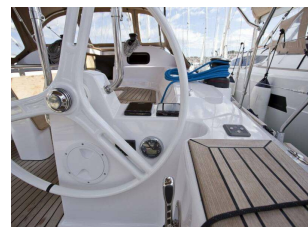

Key features

Draught: 1.85 m

Total length: 13.85 m

:

Beam: 4.26 m

Number of cabins (except saloon): 4

:

Total number of berths: 10

:

Bow thruster: Yes

Description

-**4-cabin** sailing yacht **Elan 45 Impression** was built in 2017 and it is docked in Croatia.

-Elan 45 Impression (code 762) is available for sale, takeover after the season 2024.

-Sailing yacht offers **2 toilets with a shower**.

-Boat equipment features **rolling mainsail, electric winches, bimini and bow thruster**. It also boasts **heating, audio system, outside speakers and inside speakers**. The fully-equipped galley includes a **freezer, oven, cooker, sink and kitchen utensils**.